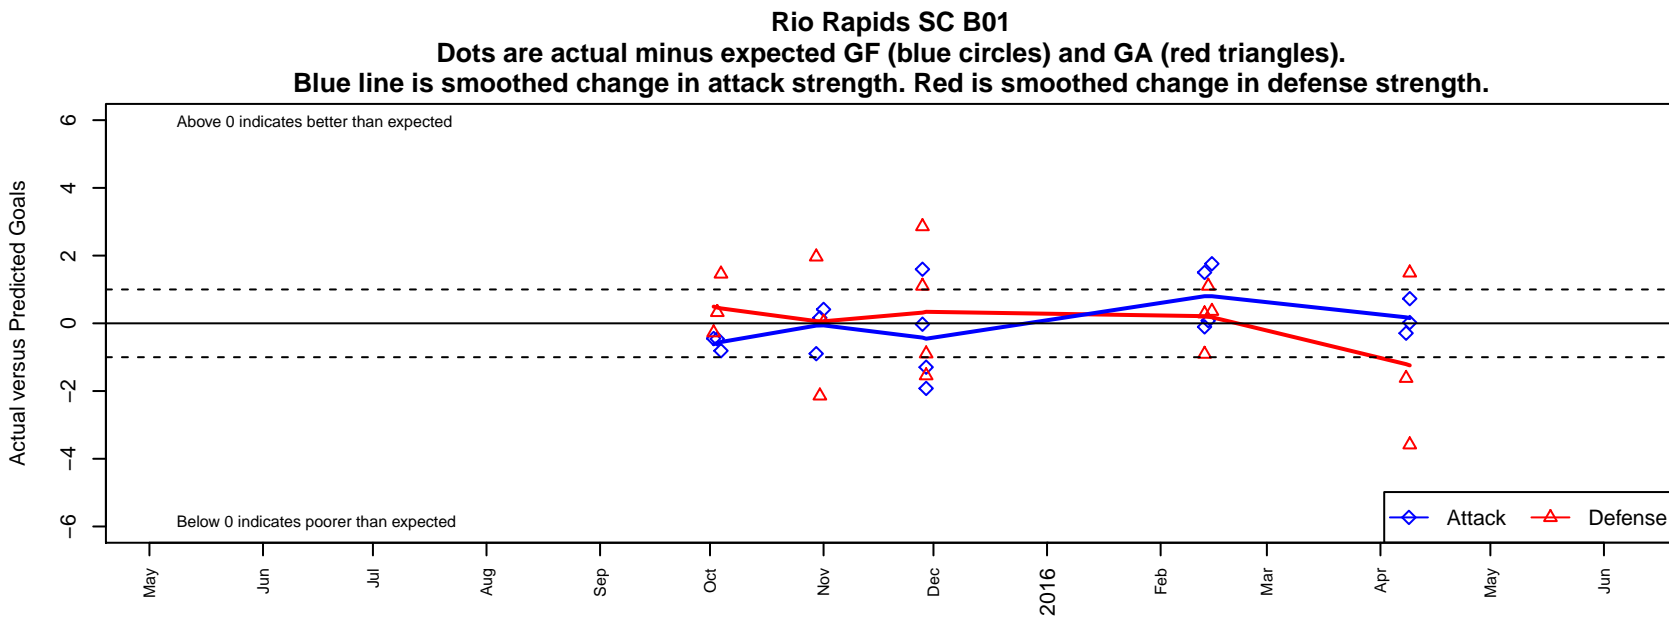

Rio Rapids SC B01

, NM
 B01 total strength=1404
 attack=13.15 defense=5.01

alt names used:
 RIO RAPIDS SC '02 B
 RIO RAPIDS SC '02 B (NM)
 RIO RAPIDS SC '02 B (NM)

Venues played:
 2015 FWRL Desert Premier U14
 2015 LV Mayors Fall Classic U-14 WCDA U14
 2015 PDT Phoenix Premier – Blue U14

**attack and defense variance (black dot)
relative to other teams
and top 10 in region**

**attack and defense rating
relative to others at age
and all opponents in last 13 months**

**attack and defense rating
relative to others at age
and all opponents in last 13 months**

Performance relative to 13 month average

Performance relative to 13 month average

Distribution of opponents
 Red = Lose zone, Blue = Win zone, Green = Even
 Black line separates win/lose zones

lot. A=Neither has attack advantage, B=Opponent has both attack and defense advantage, C=Opponent has both attack and defense disadvantage, D=Both have