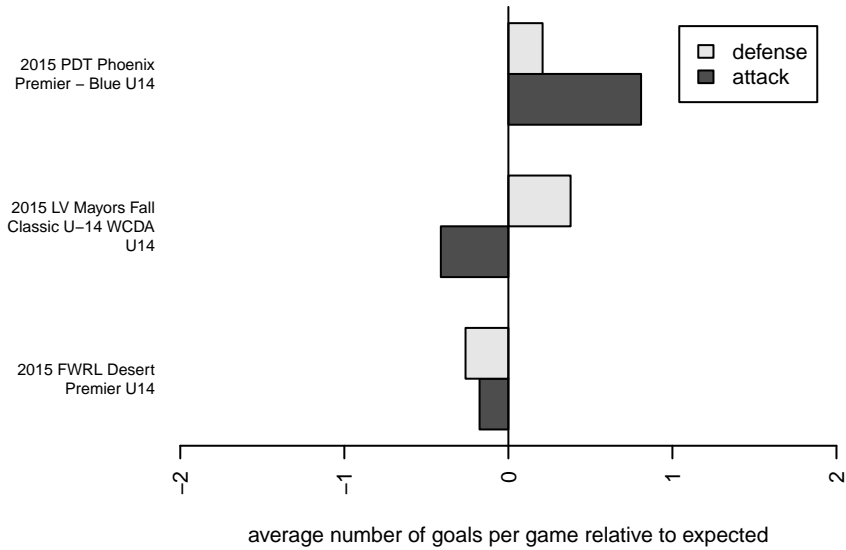

Rio Rapids SC B01

, NM
 B01 total strength=1404
 attack=13.15 defense=5.01

alt names used:
 RIO RAPIDS SC '02 B
 RIO RAPIDS SC '02 B (NM)
 RIO RAPIDS SC '02 B (NM)

Venues played:
 2015 FWRL Desert Premier U14
 2015 LV Mayors Fall Classic U-14 WCDA U14
 2015 PDT Phoenix Premier – Blue U14

**attack and defense variance (black dot)
relative to other teams
and top 10 in region**

**attack and defense rating
relative to others at age
and all opponents in last 13 months**

**attack and defense rating
relative to others at age
and all opponents in last 13 months**

Performance relative to 13 month average

Performance relative to 13 month average

Distribution of opponents
 Red = Lose zone, Blue = Win zone, Green = Even
 Black line separates win/lose zones

lot. A=Neither has attack advantage, B=Opponent has both attack and defense advantage, C=Opponent has both attack and defense disadvantage, D=Both have