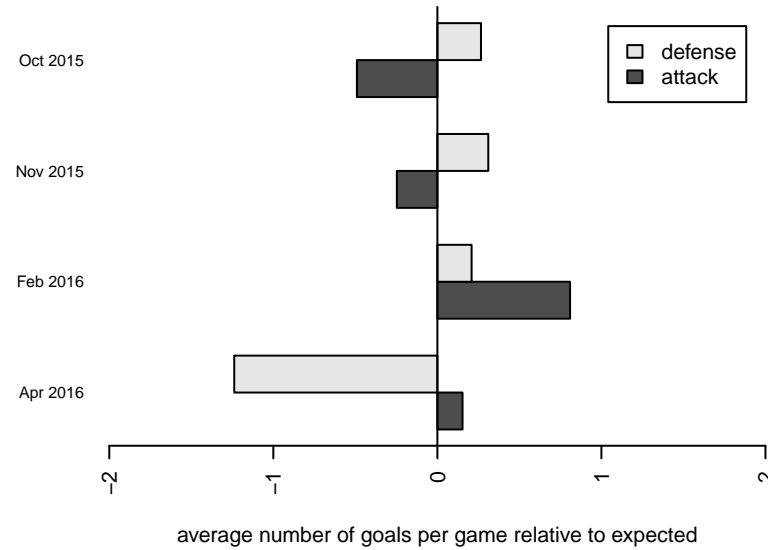

Rio Rapids SC B01

, NM
 B01 total strength=1404
 attack=13.15 defense=5.01

alt names used:
 RIO RAPIDS SC '02 B
 RIO RAPIDS SC '02 B (NM)
 RIO RAPIDS SC '02 B (NM)

Venues played:
 2015 FWRL Desert Premier U14
 2015 LV Mayors Fall Classic U-14 WCDA U14
 2015 PDT Phoenix Premier – Blue U14

**attack and defense variance (black dot)
relative to other teams
and top 10 in region**

**attack and defense rating
relative to others at age
and all opponents in last 13 months**

**attack and defense rating
relative to others at age
and all opponents in last 13 months**

Performance relative to 13 month average

Performance relative to 13 month average

Distribution of opponents
 Red = Lose zone, Blue = Win zone, Green = Even
 Black line separates win/lose zones

lot. A=Neither has attack advantage, B=Opponent has both attack and defense advantage, C=Opponent has both attack and defense disadvantage, D=Both have